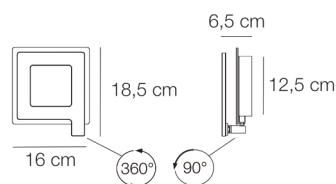

Descrizione: Forma semplice, costruita con materiali nobili (il vetro e l'alluminio) utilizzati in modo sobrio, e quel pizzico di sale per darci il giusto sapore: la dinamicità. Il movimento che consente di creare diversi effetti di luce, atmosfere che cambiano con un semplice tocco della mano. Le diverse combinazioni di colore conferiscono a Like Q una grande capacità di adattarsi ai diversi stili di arredamento. Il diffusore in vetro riflette la luce in modo morbido e avvolgente. L'alluminio riciclabile e il led integrato con green design system rendono LikeQ una lampada rispettosa dell'ambiente.

Plus: Le diverse combinazioni di colore conferiscono a Like Q una grande capacità di adattarsi ai diversi stili di arredamento. La struttura è in alluminio. Il vetro, che rimanda alla tradizione del territorio, è utilizzato come superficie riflettente perché diffonde la luce in modo omogeneo e morbido. La finitura in foglia oro sul vetro è eseguita a mano, donando a Like Q l'unicità e la ricercatezza del «fatto a mano».

Structure	Dimmer	Led Light	Lens	ip	Difusser
AS	D (Dimmer)	H 2700 K	X (No lens)	X (IP20)	BB
BB		W 3000 K			FO
NR		N 4000 K			
OS					

Della stessa collezione