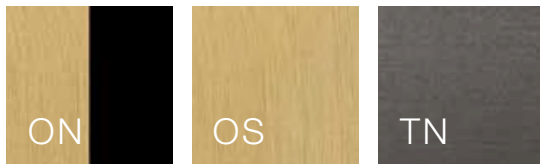

HT
High tech

Finiture materiche / Textured finishes

AL
Alluminio
Aluminium

FO
Foglia oro
Gold foil

Finiture verniciate / Painted finishes

AN
Alluminio spazzolato + nero
Brushed Aluminium + black

AS
Alluminio spazzolato
Brushed aluminium

BB
Bianco
White

BZ
Bronzo
Bronze

NR
Nero
Black

OL
Ottone lucido
Brass color

ON
Ottone spazzolato + nero
Brushed brass + black

OS
Ottone spazzolato
Brushed brass

TN
Titanio
Titanium

VO
Verniciato oro
Painted gold