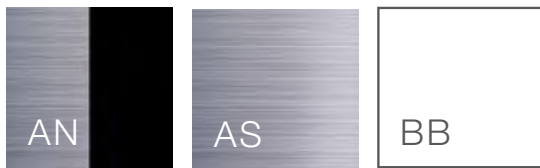

HT
High tech

Finiture materiche / Textured finishes

AL
Alluminio
Aluminium

FO
Foglia oro
Gold foil

Finiture verniciate / Painted finishes

AN
Alluminio spazzolato + nero
Brushed Aluminium + black

AS
Alluminio spazzolato
Brushed aluminium

BB
Bianco
White

BZ
Bronzo
Bronze

NR
Nero
Black

OL
Ottone lucido
Brass color

ON
Ottone spazzolato + nero
Brushed brass + black

OS
Ottone spazzolato
Brushed brass

TN
Titanio
Titanium

VO
Verniciato oro
Painted gold