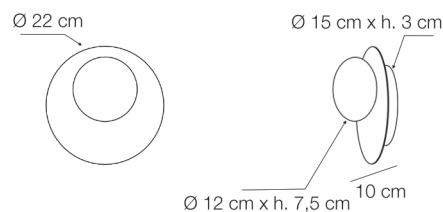

Bianca

Designer	Simone Bellicini
CODE	05601
Lamp type	Plafoniere
Light emission	Direct
Usage environment	Indoor
Material	Aluminium, iron, blown glass
Light source	led
Power	7
CCT available tone	H 2700 K ● W 3000 K ● N 4000 K ○
Nominal Luminous flux	1000
CRI	90
Dimmer	Triac
Driver	Included
Input voltage	220-240V 50-60Hz
Certifications	ce
Insulation class	IP20
Available protection rating	X (IP20)
Energy class	E
Net weight	0,9
Packaging volume	0,01
Number of packages	1

Structure

Dimmer	Led Light	Variable 1	IP	Variable 2
D (Dimmer)	H 2700 K ● W 3000 K ● N 4000 K ○	X	X (IP20)	<input type="checkbox"/> BB

elesi

ELESI LUCE S.r.l.
Via Magellano, 8
35010 Trebaseleghe (PD) | Italy