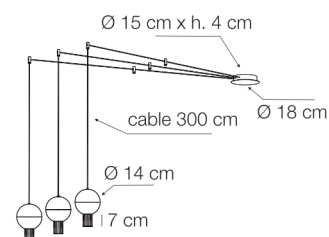

Medusa

Designer	Debonademeo
CODE	05406
Lamp type	Sospensione
Light emission	Direct
Usage environment	Indoor
Material	Aluminium, iron, glass
Light source	led
Power	3x6
CCT available tone	H 2700 K ● W 3000 K ● N 4000 K ○
Nominal Luminous flux	3x850
CRI	90
Dimmer	triac
Driver	Included
Input voltage	220-240V 50-60Hz
Certifications	ce
Insulation class	I
Available protection rating	X (IP20)
Energy class	
Net weight	
Packaging volume	
Number of packages	

Structure

Dimmer	Led Light	Variable 1	IP	Variable 2
D (Dimmer)	H 2700 K ● W 3000 K ● N 4000 K ○	X	X (IP20)	ST

elesi

ELESI LUCE S.r.l.
Via Magellano, 8
35010 Trebaseleghe (PD) | Italy

+39 049 9385235
+39 049 9388689
info@elesiluce.it