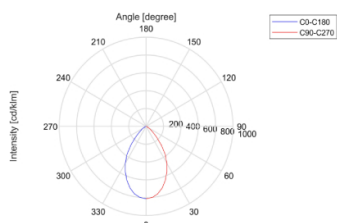

Floor lamp  
12 W  
1700 Lumen  
CRI90

**Description:** A dive into the origins starting from the concept of the classical "lamp" ("lampara"), Narciso is meant to be a collection expressing the idea of light as a landmark in the space. The overlapped and plain shapes lead and define the light diffusion. It is an object characterized by an elegant expressive impact. Narciso catches the eye. When it is turned on, the bottom part of the conical diffuser reflects its own light, emphasising its shape and its finish.

### Plus:

Structure	Dimmer	Led Light	Lens	ip	Difusser
AN  BE  NR  ON 	<b>T</b> (Touch)	<b>H</b> 2700 K  <b>W</b> 3000 K  <b>N</b> 4000 K 	<b>X</b> (No lens)	<b>X</b> (IP20)	XX