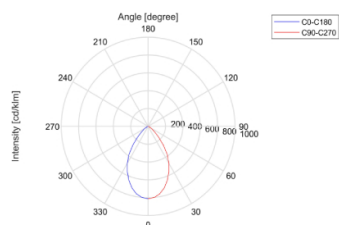

Table lamp
7 W
1100 Lumen
CRI90

Description: A dive into the origins starting from the concept of the classical "lamp" ("lampara"), Narciso is meant to be a collection expressing the idea of light as a landmark in the space. The overlapped and plain shapes lead and define the light diffusion. It is an object characterized by an elegant expressive impact. Narciso catches the eye. When it is turned on, the bottom part of the conical diffuser reflects its own light, emphasising its shape and its finish.

Plus:

Structure	Dimmer	Led Light	Lens	ip	Difusser
AN  BE  NR  ON 	T (Touch)	H 2700 K  W 3000 K  N 4000 K 	X (No lens)	X (IP20)	XX

From the same collection