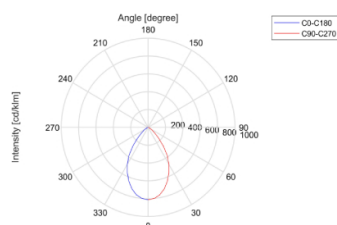

Suspension
3x6 W
3x850 Lumen
CRI90

Description: A dive into the origins starting from the concept of the classical "lamp" ("lampara"), Narciso is meant to be a collection expressing the idea of light as a landmark in the space. The overlapped and plain shapes lead and define the light diffusion. The canopy has a functional design with a magnetic coupling that ensures an easy and fast installation. Attention to visual comfort in the study of the pattern on the acrylic diffuser. Each detail is studied and prepared carefully.

Structure	Dimmer	Led Light	Lens	ip	Difusser
AN	D (Dimmer)	H 2700 K	X (No lens)	X (IP20)	XX
BE		W 3000 K			
NR		N 4000 K			
ON					

From the same collection