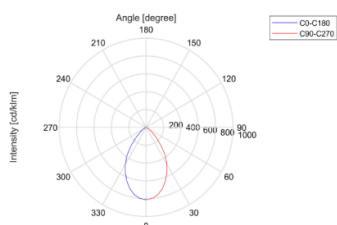

Description: A dive into the origins starting from the concept of the classical "lamp" ("lampara"), Narciso is meant to be a collection expressing the idea of light as a landmark in the space. The overlapped and plain shapes lead and define the light diffusion. The canopy has a functional design with a magnetic coupling that ensures an easy and fast installation. Attention to visual comfort in the study of the pattern on the acrylic diffuser. Each detail is studied and prepared carefully.

Plus: It is an object characterized by an elegant expressive impact. Narciso catches the eye. When it is turned on, the bottom part of the conical diffuser reflects its own light, emphasising its shape and its finish. The recyclable aluminium structure and integrated LED make this a sustainable lighting product. Attention to detail in the 100% hand-brushed aluminium and brass, an artisan touch that makes each product unique.

Structure	Dimmer	Led Light	Lens	ip	Difusser
AN	D (Dimmer)	H 2700 K	X (No lens)	X (IP20)	XX
BE		W 3000 K			
NR		N 4000 K			
ON