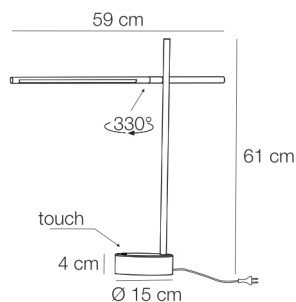

05103

Table lamp
6 W
900 Lumen
CRI90

Description: Designed as a light for reading, studying and working, it allows you to direct the light as required, adjusting the intensity by memory touch dimmer. Stable, handy, functional. Doc is simply practical, a lamp that offers a quick solution for lighting the work top, the desk and the relaxation corner. The light source rotates at 330 °, it highlights the desired area, ensuring visual comfort.

Plus: Built-in Led table lamp. The lamp is equipped with a joint on the base, a joint between the two rods and a joint on the source. This allows you to direct the light beam as you like. Memory touch dimmer on the base.