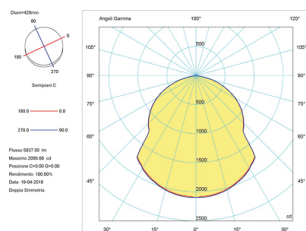

Description: «Rondaj» is an Esperanto term meaning «round», a simple shape that encloses a high efficiency integrated LED lighting element. Diffuse light enhances the ceiling and creates spatial depth. Attention to detail can be seen in the steel and French gold finishes, with the metal brushing done 100% by hand. An artisan touch that makes each lamp unique.

Plus: Diffuse light enhances the ceiling and creates spatial depth. The floor lamp is designed with visual comfort in mind, and is ideal for moments of relaxation. Attention to detail can be seen in the steel and French gold finishes, with the metal brushing done 100% by hand. An artisan touch that makes each lamp unique.

Structure	Dimmer	Led Light	Lens	ip	Difusser
AC BB OF	D (Dimmer)	H 2700 K W 3000 K N 4000 K	X (No lens)	X (IP20)	XX