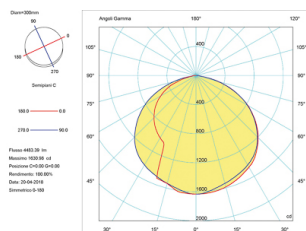

Description: «Rondaj» is an Esperanto term meaning «round», a simple shape that encloses a high efficiency integrated LED lighting element. Diffuse light enhances the ceiling and creates spatial depth. Attention to detail can be seen in the steel and French gold finishes, with the metal brushing done 100% by hand. An artisan touch that makes each lamp unique.

Plus: Diffuse light enhances the ceiling and creates spatial depth. The floor lamp is designed with visual comfort in mind, and is ideal for moments of relaxation. Attention to detail can be seen in the steel and French gold finishes, with the metal brushing done 100% by hand. An artisan touch that makes each lamp unique.

Structure	Dimmer	Led Light	Lens	ip	Difusser
AC BB OF	D (Dimmer)	H 2700 K W 3000 K N 4000 K	X (No lens)	X (IP20)	XX