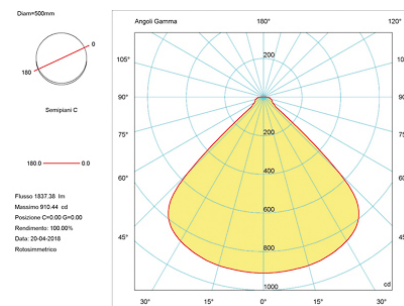

Air

Designer	Maurizio Betteto
CODE	03410
Lamp type	Sospensione
Light emission	Direct
Usage environment	Indoor
Material	Aluminium, PMMA, iron
Light source	led
Power	17,3
CCT available tone	H 2700 K ● W 3000 K ● N 4000 K ○
Nominal Luminous flux	2500
CRI	90
Dimmer	Triac
Driver	Included
Input voltage	220-240V 50-60Hz
Certifications	ce
Insulation class	I
Available protection rating	X (IP20)
Energy class	F
Net weight	3
Packaging volume	0,060
Number of packages	1