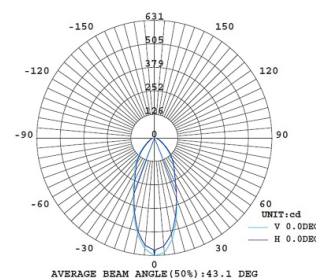

Designer	<b>Elesi Creative Lab</b>
CODE	<b>02004</b>
Lamp type	Plafoniere
Light emission	Direct
Usage environment	Indoor
Material	Glass, aluminium, iron
Light source	led
Power	26
CCT available tone	H 2700 K ● W 3000 K ● N 4000 K ○
Nominal Luminous flux	3160
CRI	90
Dimmer	Triac
Driver	Included
Input voltage	220-240V 50-60Hz
Certifications	ce ul
Insulation class	I
Available protection rating	X (IP20) P (IP44)
Energy class	F
Net weight	4
Packaging volume	0,047
Number of packages	1

## Structure

XX

Dimmer	Led Light	Variable 1	IP	Variable 2
<b>D</b> (Dimmer)	H 2700 K ● W 3000 K ● N 4000 K ○	<b>X</b>	<b>X</b> (IP20) <b>P</b> (IP44)	 BB FA FO NR