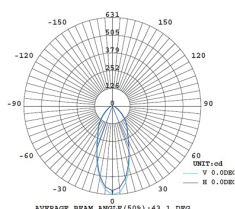

# 00702 LED Ceiling lamp, 3 lights

Ceiling lamp  
19,5 W  
2370 Lumen  
CRI90

**Description:** In the Mir collection, simple shapes and technological innovation combine for a winning result: one single sheet of flat glass, with hot-pressed indentations, and a simple quick magnetic quickening system, with no visible screws. The glass, a reminder of local tradition, can be decorated in gold or silver leaf, an artisan technique that gives Mir the uniqueness and refined elegance of a handmade product.

Structure	Dimmer	Led Light	Lens	ip	Difusser
XX	<b>D</b> (Dimmer)	<b>H</b> 2700 K ● <b>W</b> 3000 K ● <b>N</b> 4000 K ○	<b>X</b> (No lens)	<b>X</b> (IP20) <b>P</b> (IP44)	BB <input type="checkbox"/> FO <input type="checkbox"/> FA <input type="checkbox"/>