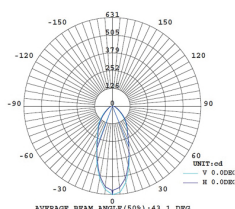

00701 LED Ceiling lamp, 1 light

Ceiling lamp
6,5 W
790 Lumen
CRI90

Description: In the Mir collection, simple shapes and technological innovation combine for a winning result: one single sheet of flat glass, with hot-pressed indentations, and a simple quick magnetic quickening system, with no visible screws. The glass, a reminder of local tradition, can be decorated in gold or silver leaf, an artisan technique that gives Mir the uniqueness and refined elegance of a handmade product.

Structure	Dimmer	Led Light	Lens	ip	Difusser
XX	D (Dimmer)	H 2700 K ● W 3000 K ● N 4000 K ○	X (No lens)	X (IP20) P (IP44)	BB <input type="checkbox"/> FO <input type="checkbox"/> FA <input type="checkbox"/>