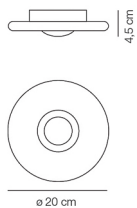

00701 LED Ceiling lamp, 1 light

Ceiling lamp
6,5 W
790 Lumen
CRI90

Description: In the Mir collection, simple shapes and technological innovation combine for a winning result: one single sheet of flat glass, with hot-pressed indentations, and a simple quick magnetic quickening system, with no visible screws. The glass, a reminder of local tradition, can be decorated in gold or silver leaf, an artisan technique that gives Mir the uniqueness and refined elegance of a handmade product.